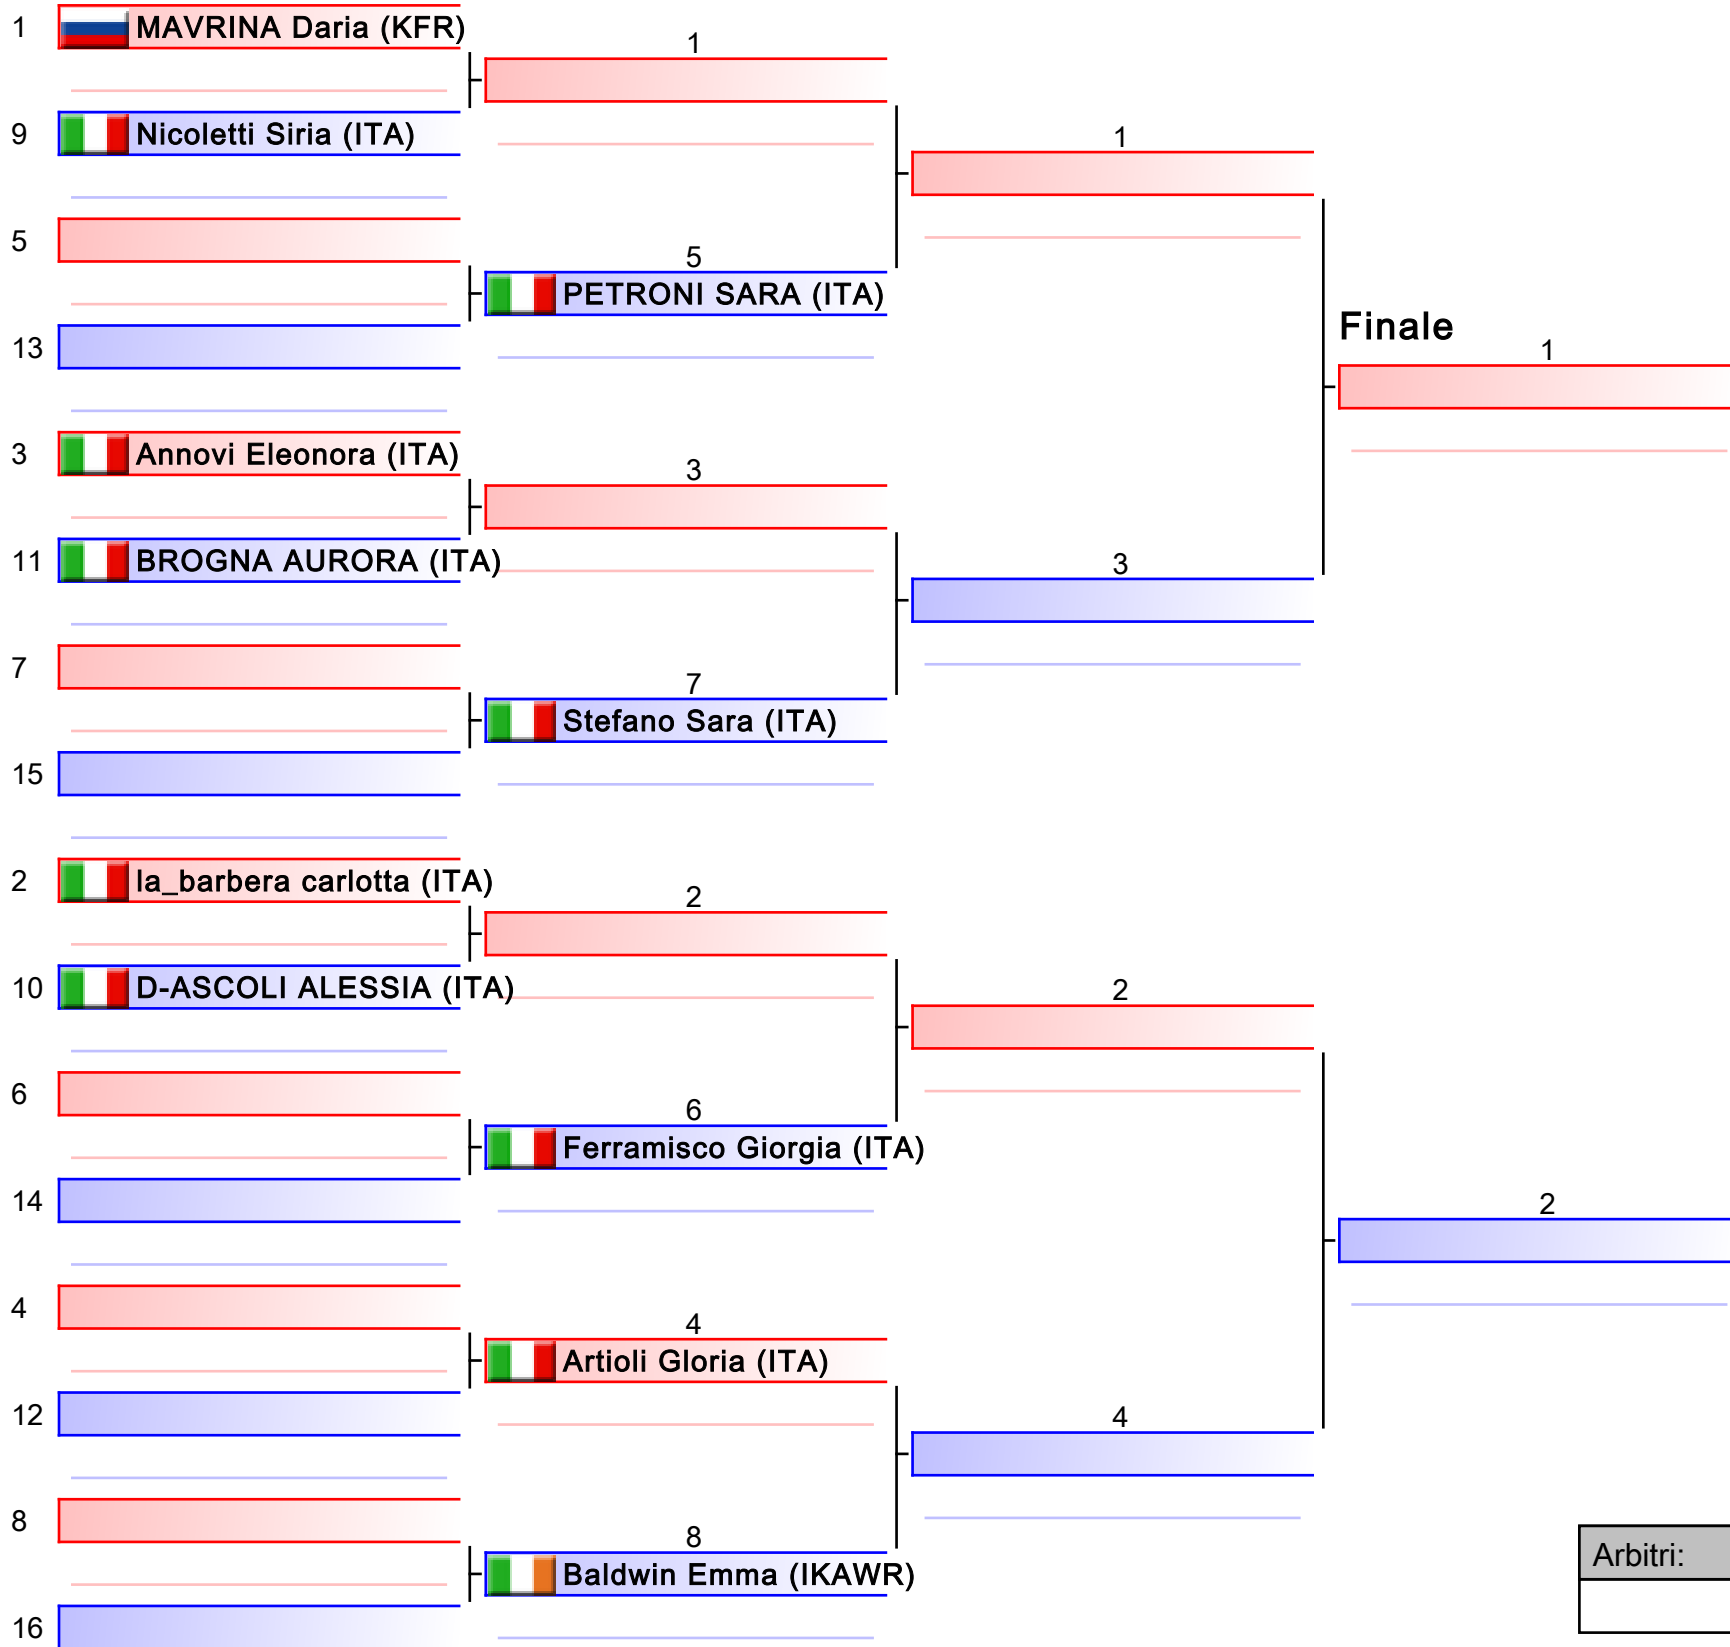

084m Sanbon Cadets 16-17Y Female White-Black -57

11th WKC World Championship - Rimini 2016

Tatami
2

Tabelloni
1/1

[Originale]

Arbitri: