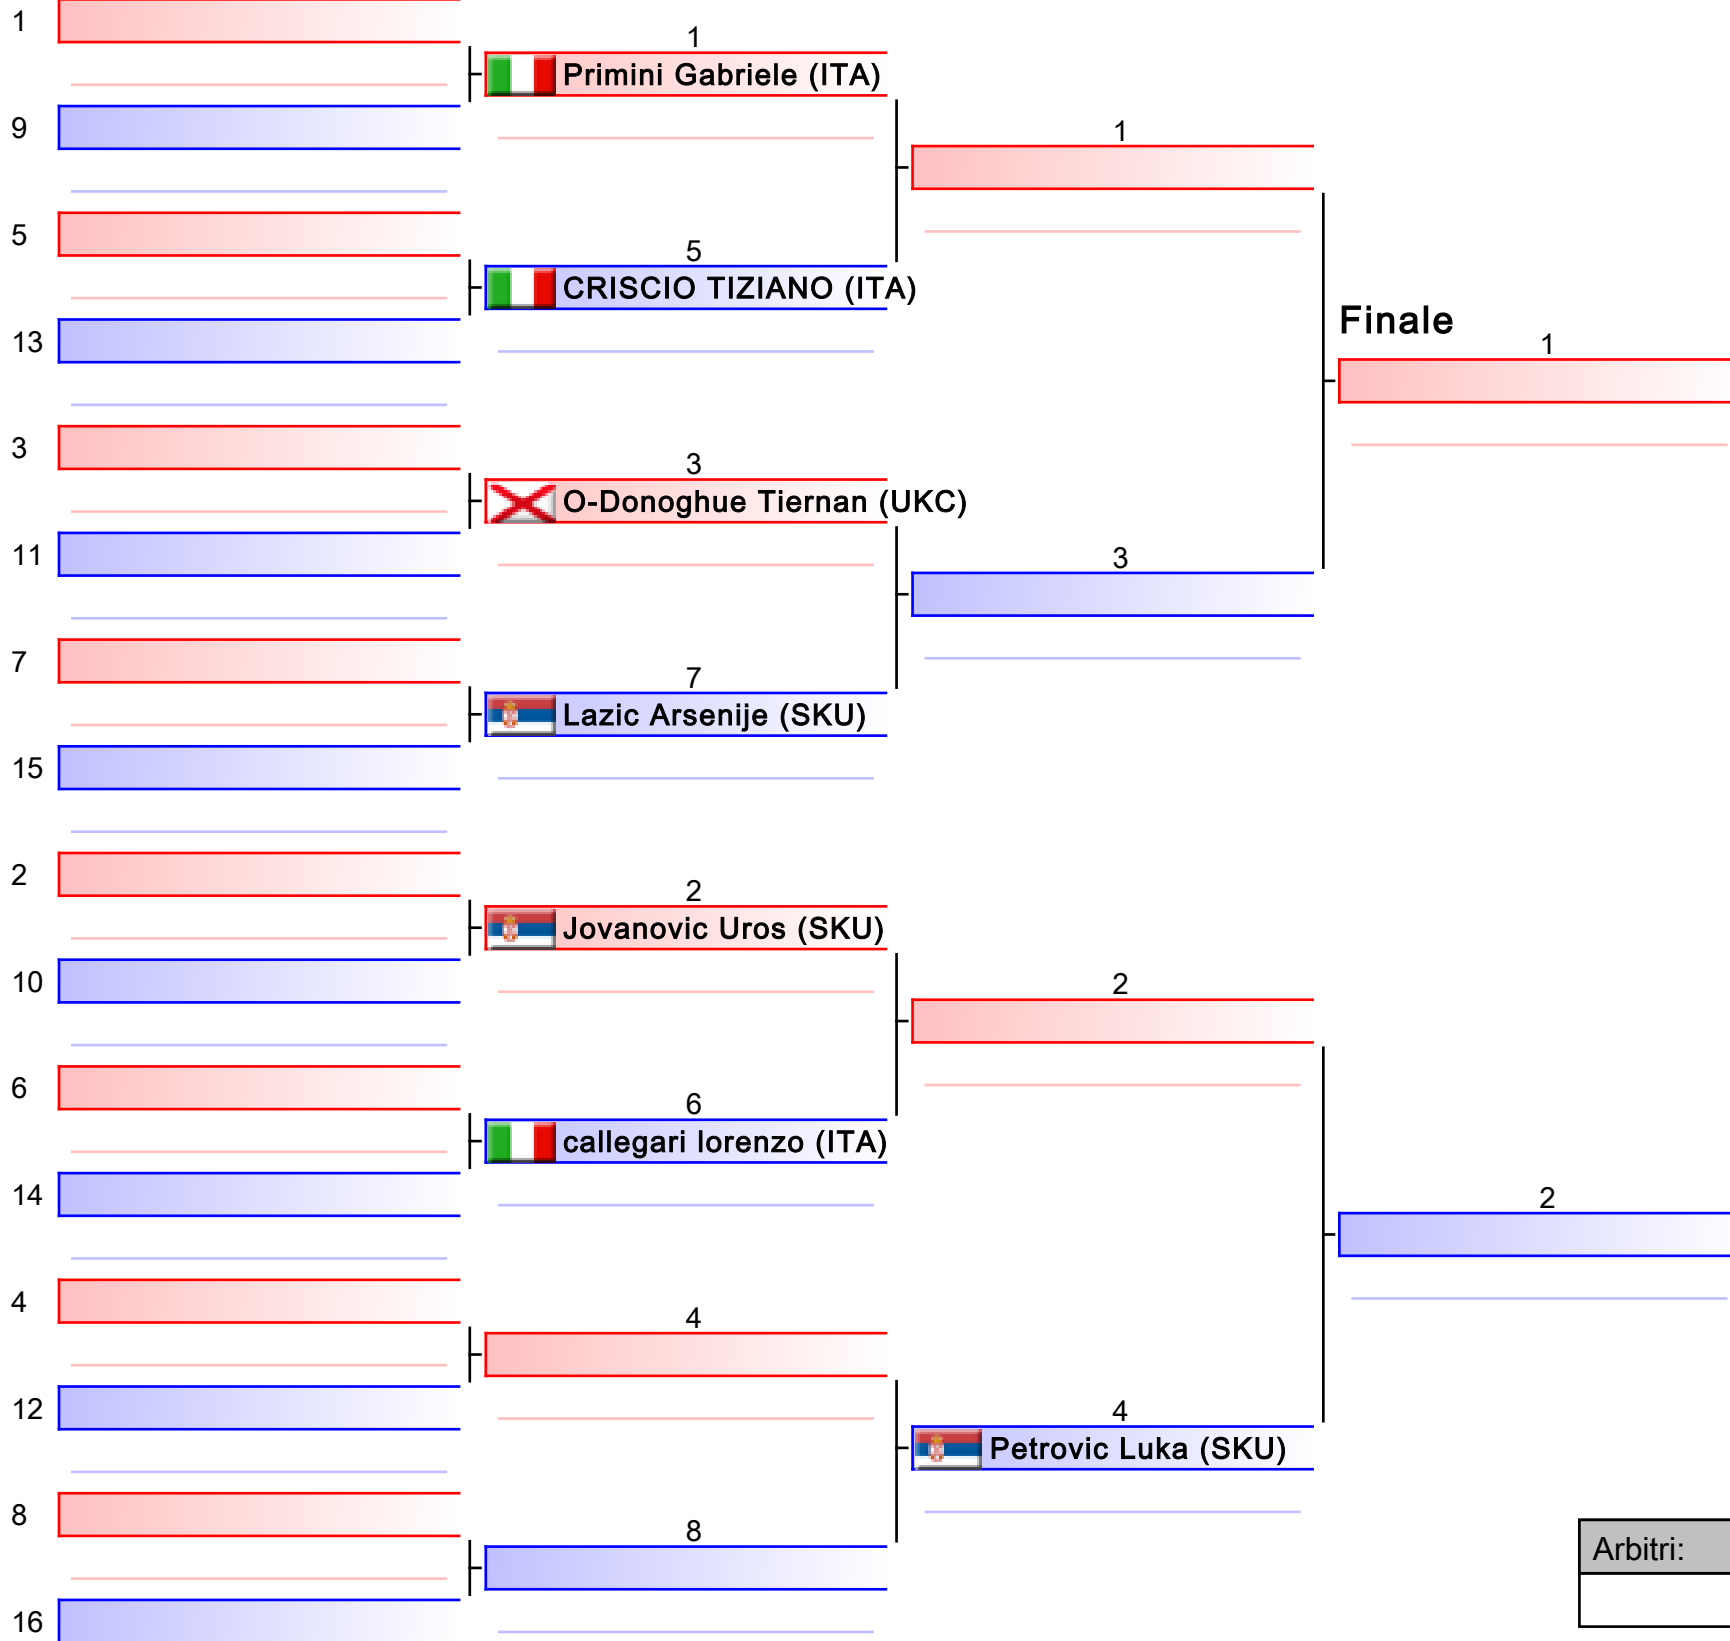

075 - Sanbon Cadets 14-15Y Male White-Black -60

11th WKC World Championship - Rimini 2016

Tatami
2

Tabelloni
1/1

[Originale]

Arbitri: