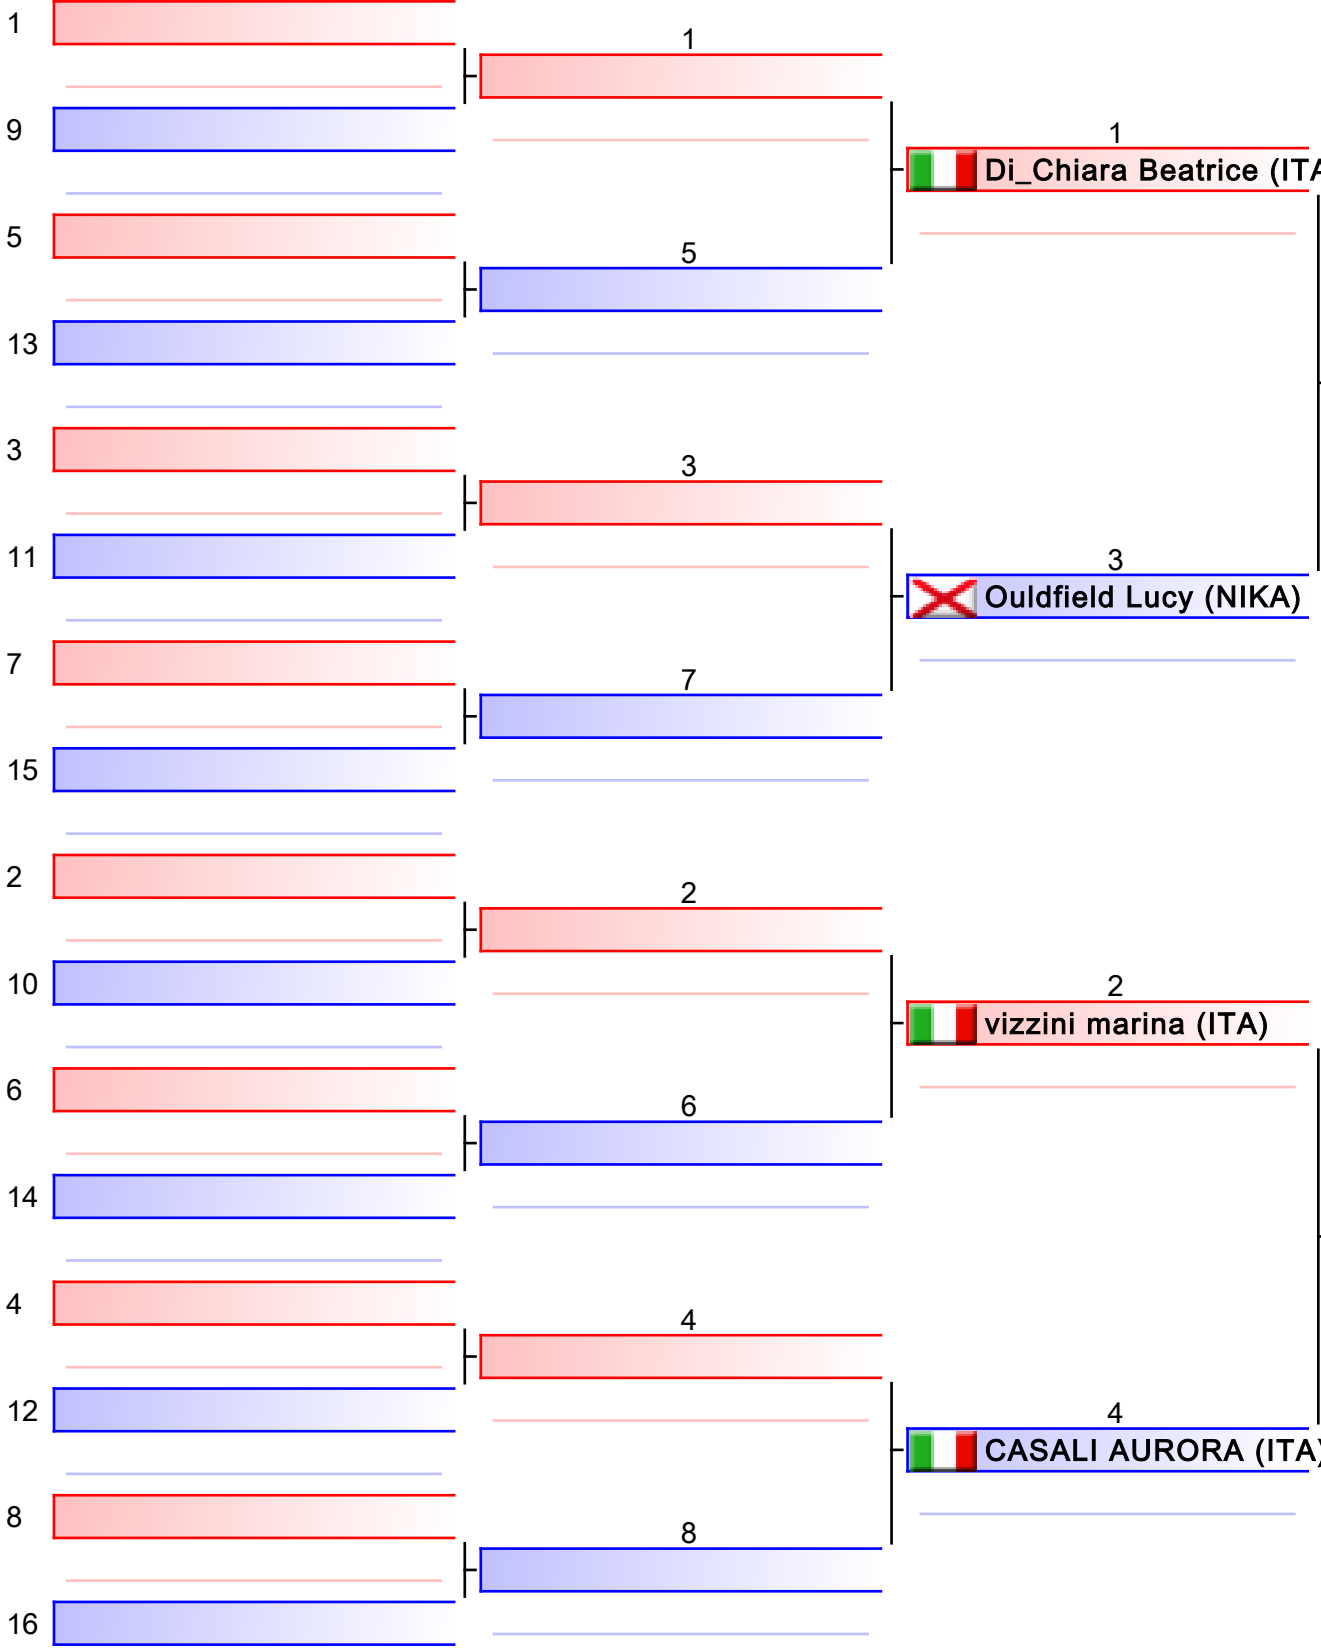

074 - Sanbon Cadets 14-15Y Male White-Black -55

11th WKC World Championship - Rimini 2016

Tatami
1

Tabelloni
1/1

075 - Sanbon Cadets 14-15Y Male White-Black -60

11th WKC World Championship - Rimini 2016

Tatami
2

Tabelloni
1/1

[Originale]

Arbitri:			

076 - Sanbon Cadets 14-15Y Male White-Black +60

11th WKC World Championship - Rimini 2016

Tatami
3

Tabelloni
1/1

[Originale]

Arbitri:			

Finale

[Originale]

Arbitri:			

079 - Sanbon Cadets 14-15Y Female White-Black +55

11th WKC World Championship - Rimini 2016

Tatami
2

Tabelloni
1/1