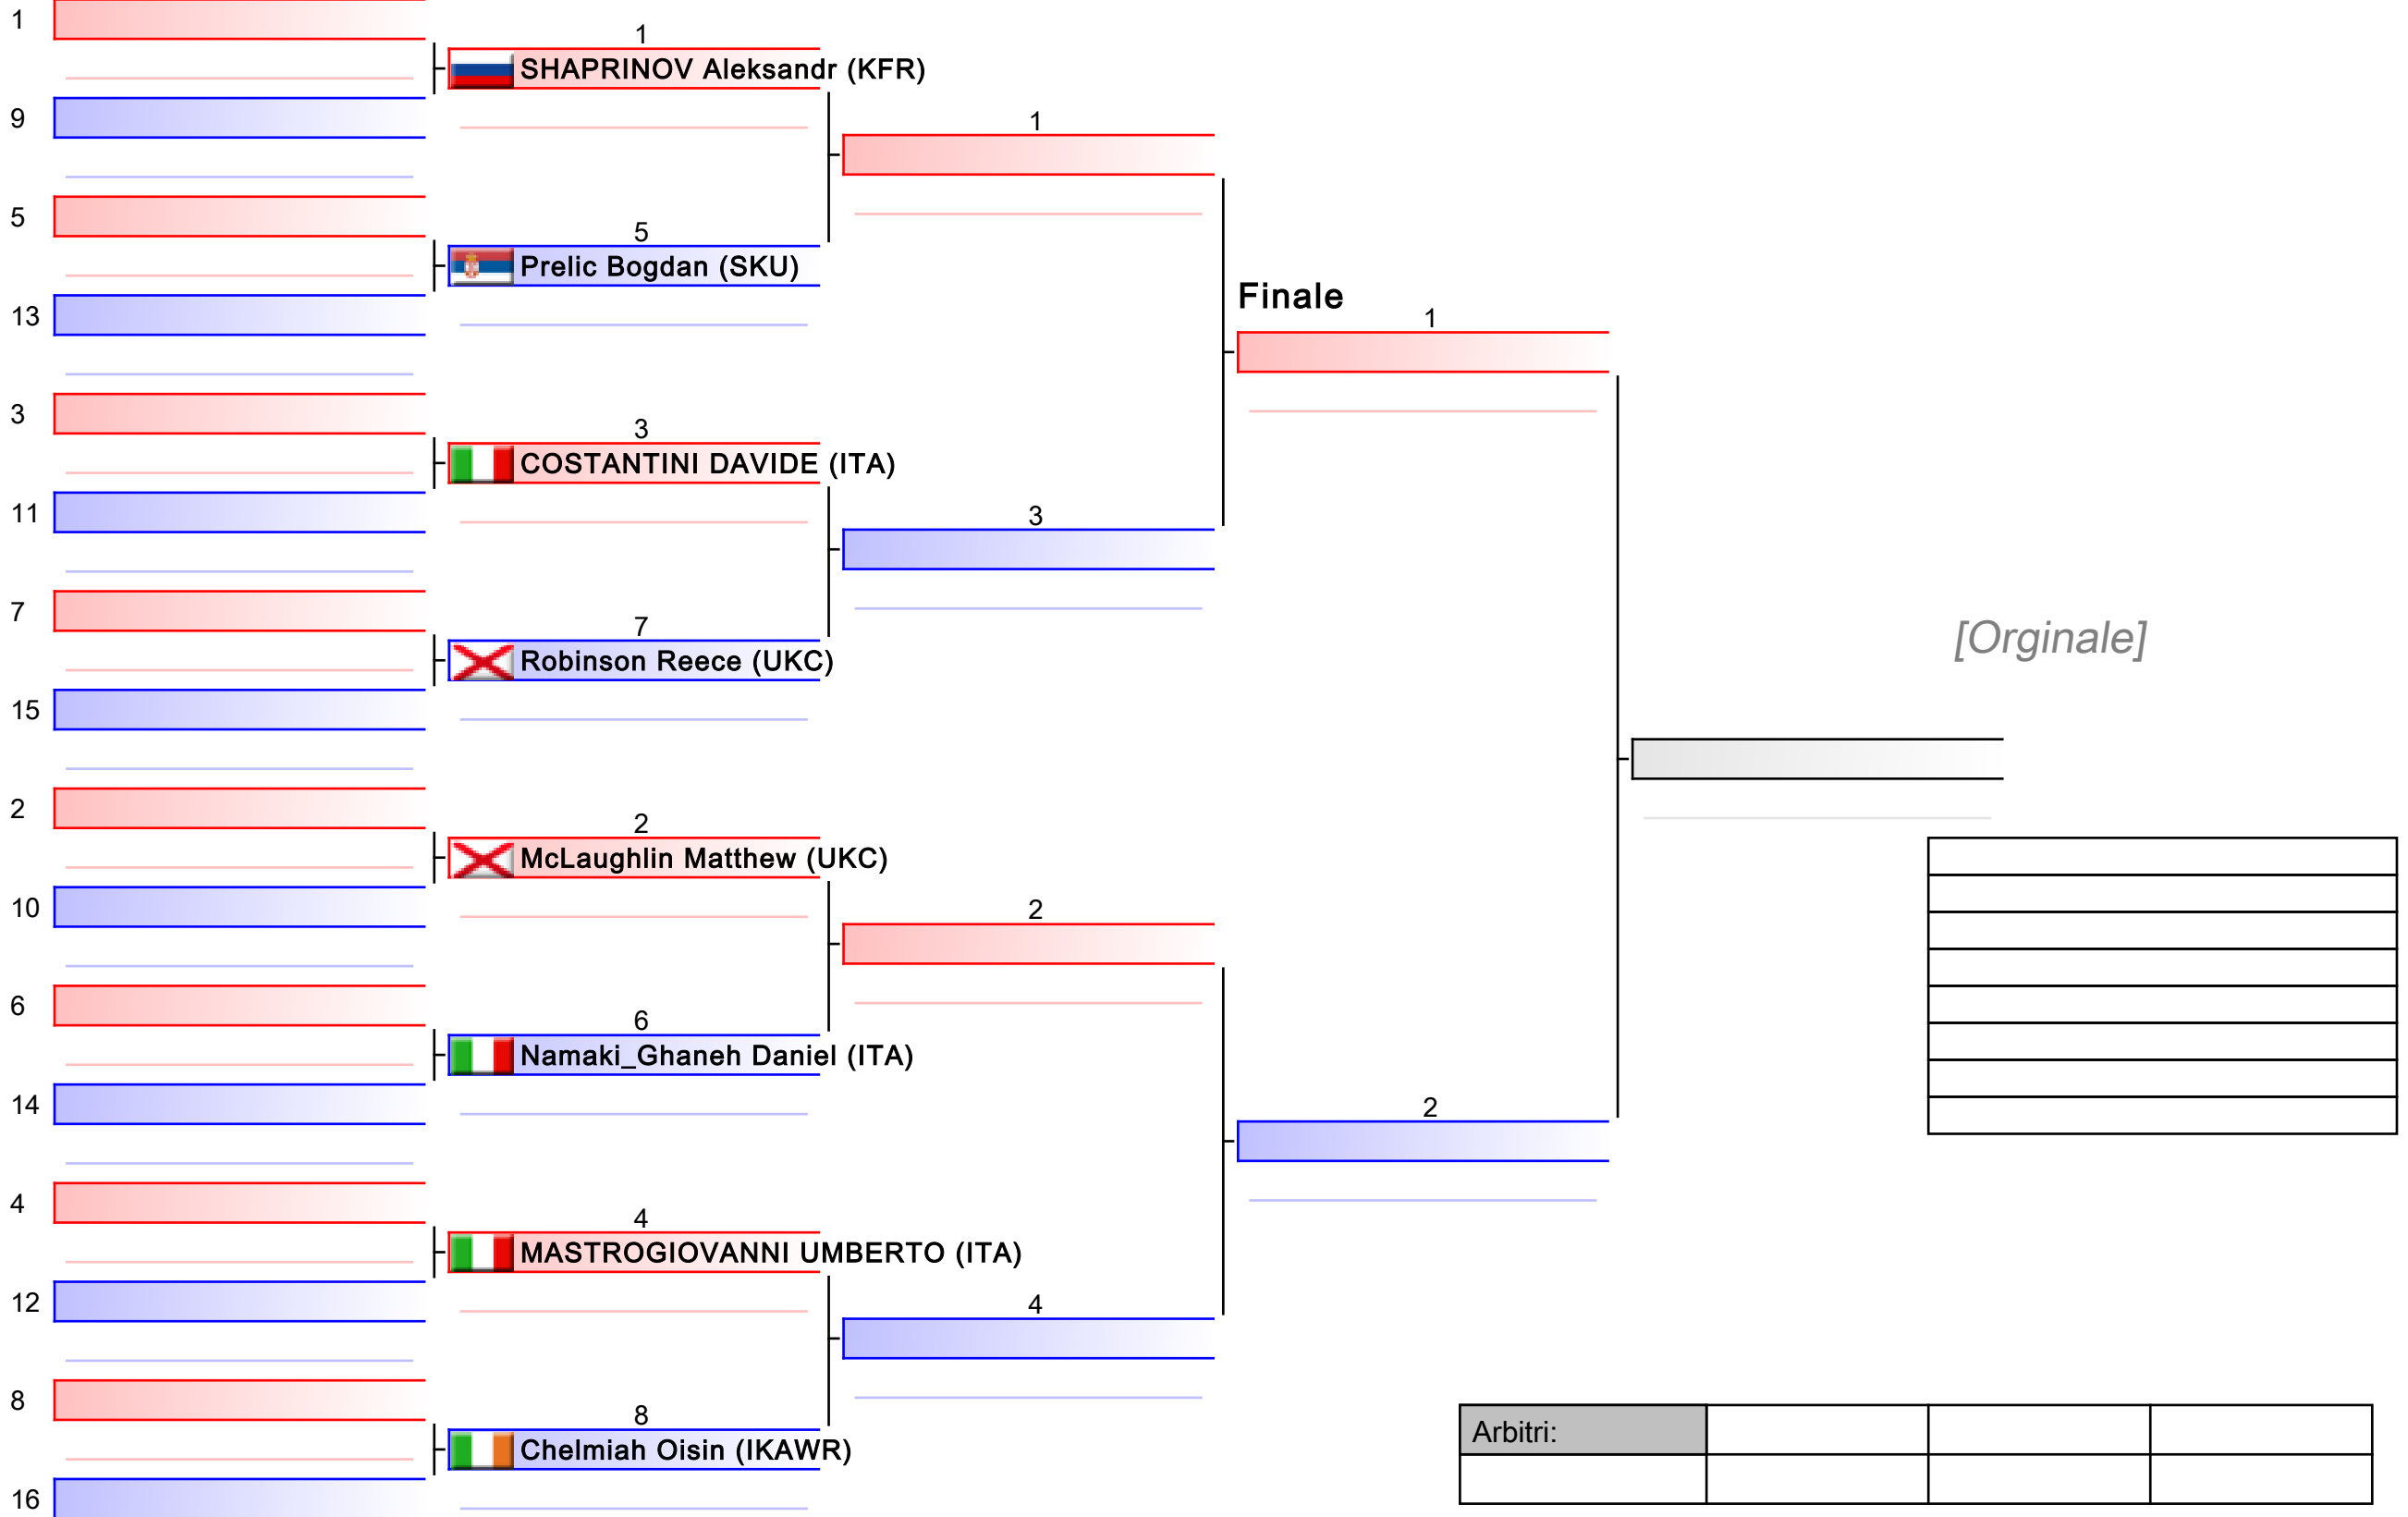

074 - Sanbon Cadets 14-15Y Male White-Black -55

11th WKC World Championship - Rimini 2016

Tatami
1

Tabelloni
1/1

075 - Sanbon Cadets 14-15Y Male White-Black -60

11th WKC World Championship - Rimini 2016

Tatami
2