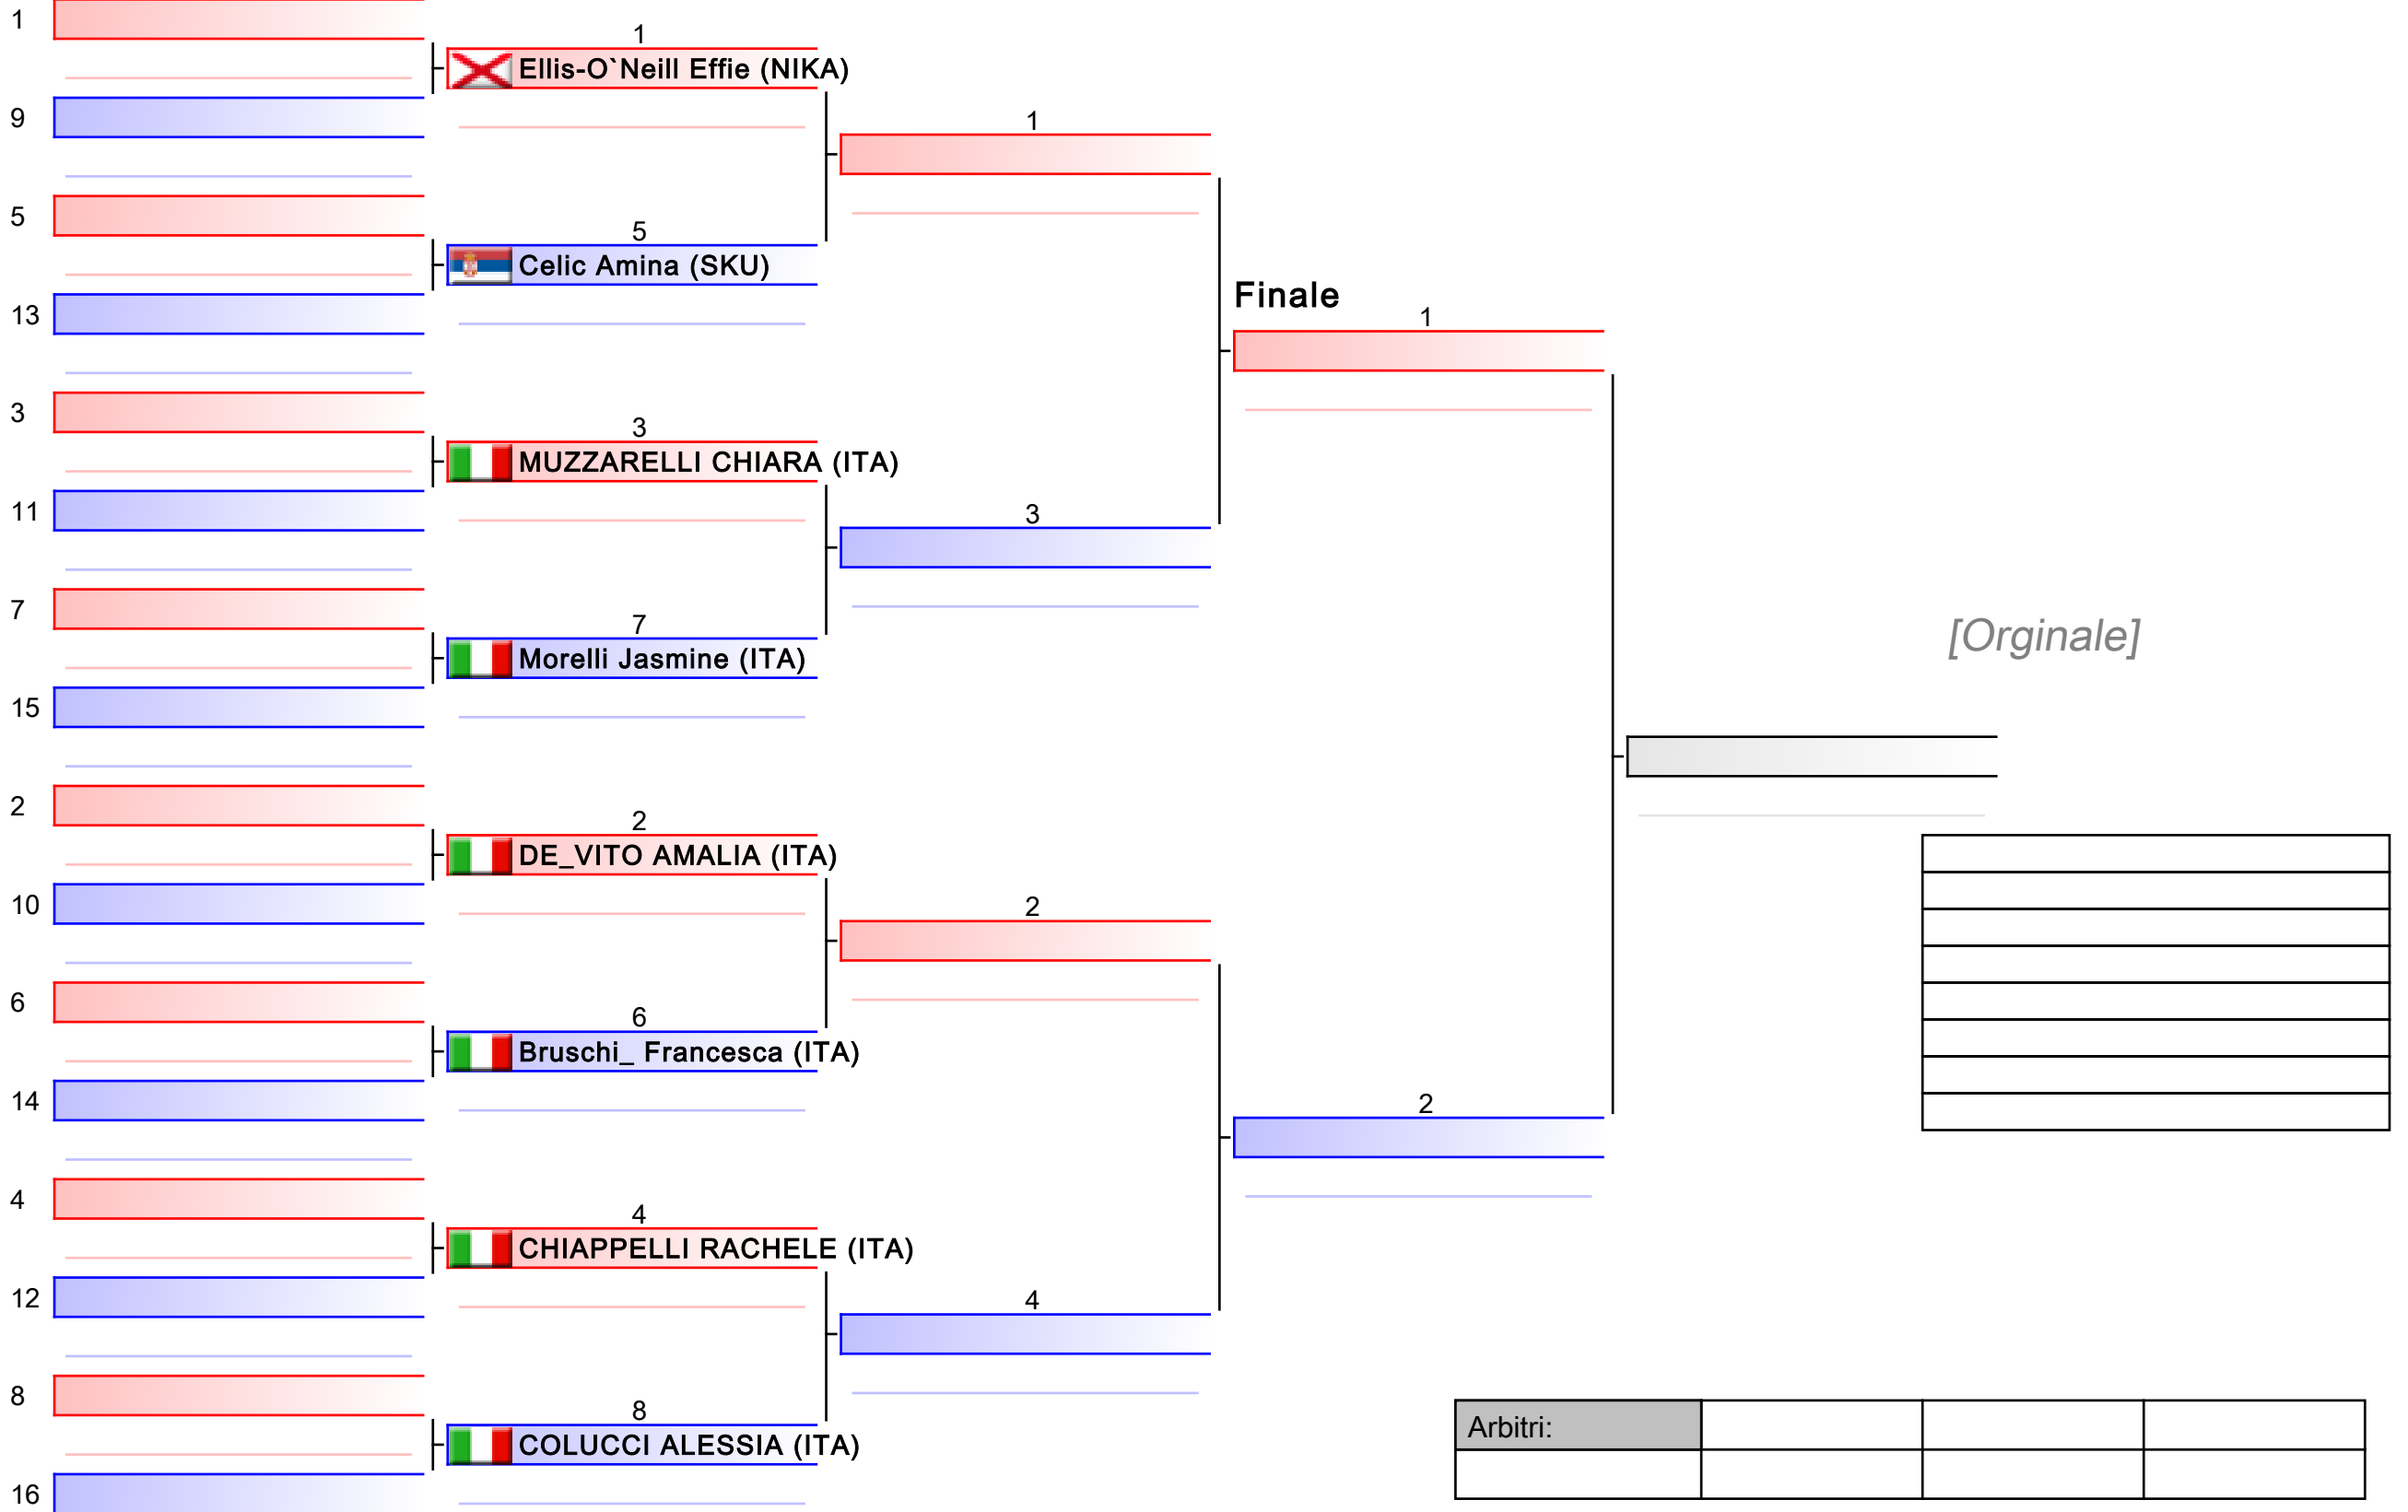

085 - Sanbon Cadets 16-17Y Female White-Black +57

11th WKC World Championship - Rimini 2016

Tatami
1

Tabelloni
1/1